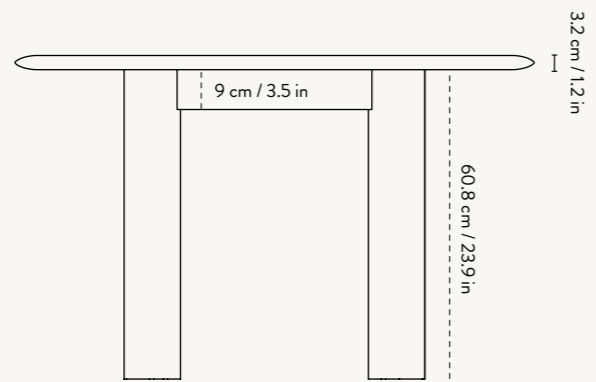

1102752851
White Oiled Oak

1100392812
Black Oiled Oak

BEVEL TABLE EXTENDABLE X 1

Size: Ø: 117 x H: 73 cm
Ø: 46.1 x H: 28.7 in
Material: FSC™-certified oiled solid oak
Care: Wipe with a damp cloth.
Do not leave the surface wet
Info: Extendable with one extension.
L: 117-167 cm / L: 46-65.7 in.
Registered design
Net. weight: 59 kg
Packsize: 1

Recommended retail price
DKK 15,999
SEK 22,855
NOK 22,855
EUR 2,169
GBP 2,145
USD 3,005

1100412812
Black Oiled Oak

1102762851
White Oiled Oak

BEVEL TABLE EXTENDABLE X 2

Size: Ø: 117 x H: 73 cm
Ø: 46.1 x H: 28.7 in
Material: FSC™-certified oiled solid oak
Care: Wipe with a damp cloth.
Do not leave the surface wet
Info: Extendable with two extensions.
L: 117-217 cm / L: 46-85.4 in.
Extra leg provided for when used with two extensions.
Registered design
Net. weight: 73 kg
Packsize: 1

Recommended retail price
DKK 19,999
SEK 28,569
NOK 28,569
EUR 2,715
GBP 2,685
USD 3,759

1100452812
Black Oiled Oak

1101132813
Ice Blue

1102742851
White Oiled Oak

BEVEL BENCH

Size: H: 45 x W: 90 x D: 35 cm
H: 17.7 x W: 35.4 x D: 13.8 in
Material: FSC™-certified oiled solid oak
Care: Wipe with a damp cloth.
Do not leave the surface wet
Info: Registered design
Net. weight: 11 kg
Packsize: 1

Recommended retail price
DKK 4,499
SEK 6,425
NOK 6,425
EUR 609
GBP 605
USD 845

Bevel Table - Round Ø117

SIDE VIEW

FRONT VIEW

TOP VIEW

Bevel Table Extendable x 1

SIDE VIEW

FRONT VIEW