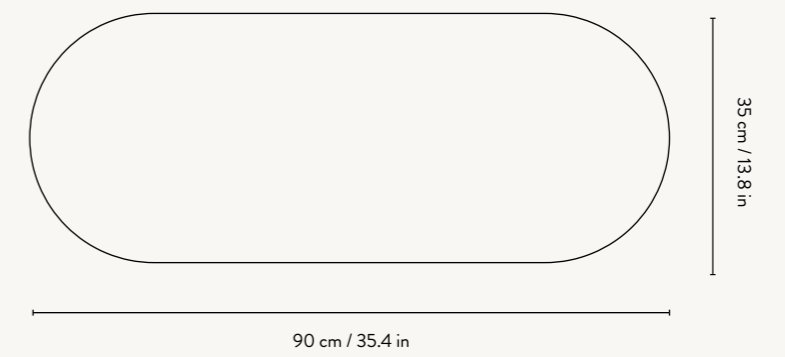

Recommended retail price
DKK 19,999
SEK 28,569
NOK 28,569
EUR 2,715
GBP 2,685
USD 3,759

1100452812
Black Oiled Oak

1101132813
Ice Blue

1102742851
White Oiled Oak

BEVEL BENCH

Size: H: 45 x W: 90 x D: 35 cm
H: 17.7 x W: 35.4 x D: 13.8 in
Material: FSC™-certified oiled solid oak
Care: Wipe with a damp cloth.
Do not leave the surface wet
Info: Registered design
Net. weight: 11 kg
Packsize: 1

Recommended retail price
DKK 4,499
SEK 6,425
NOK 6,425
EUR 609
GBP 605
USD 845

Bevel Table - Round Ø117

SIDE VIEW

FRONT VIEW

TOP VIEW

Bevel Table Extendable x 1

SIDE VIEW

FRONT VIEW

TOP VIEW

Bevel Table Extendable x 2

SIDE VIEW

FRONT VIEW

TOP VIEW

Bevel Bench

SIDE VIEW

FRONT VIEW

TOP VIEW

Bevel

SEATING OVERVIEW

Based upon Herman Chair and 60 cm seating space per person

BEVEL TABLE - ROUND Ø117
4 CHAIRS

BEVEL TABLE - EXTENDABLE X 1
6 CHAIRS

BEVEL TABLE - EXTENDABLE X 2
8 CHAIRS

Life is full of contrasts