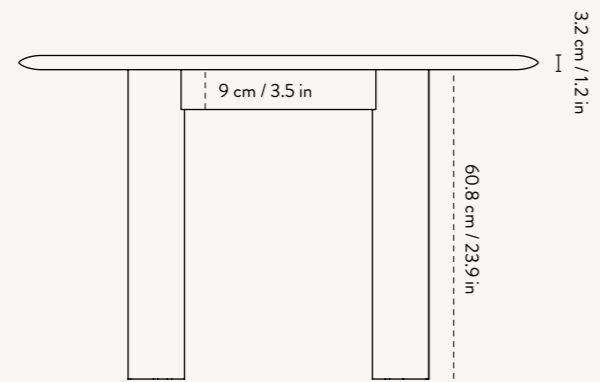

Recommended retail price
DKK 15,999
SEK 22,855
NOK 22,855
EUR 2,169
GBP 2,145
USD 3,005

1100412812
Black Oiled Oak

1102762851
White Oiled Oak

BEVEL TABLE EXTENDABLE X 2

Size: Ø: 117 x H: 73 cm
Ø: 46.1 x H: 28.7 in
Material: FSC™-certified oiled solid oak
Care: Wipe with a damp cloth.
Do not leave the surface wet
Info: Extendable with two extensions.
L: 117-217 cm / L: 46-85.4 in.
Extra leg provided for when used with two extensions.
Registered design
Net. weight: 73 kg
Packsize: 1

Recommended retail price
DKK 19,999
SEK 28,569
NOK 28,569
EUR 2,715
GBP 2,685
USD 3,759

1100452812
Black Oiled Oak

1101132813
Ice Blue

1102742851
White Oiled Oak

BEVEL BENCH

Size: H: 45 x W: 90 x D: 35 cm
H: 17.7 x W: 35.4 x D: 13.8 in
Material: FSC™-certified oiled solid oak
Care: Wipe with a damp cloth.
Do not leave the surface wet
Info: Registered design
Net. weight: 11 kg
Packsize: 1

Recommended retail price
DKK 4,499
SEK 6,425
NOK 6,425
EUR 609
GBP 605
USD 845

Bevel Table - Round Ø117

SIDE VIEW

FRONT VIEW

TOP VIEW

Bevel Table Extendable x 1

SIDE VIEW

FRONT VIEW

TOP VIEW

Bevel Table Extendable x 2

SIDE VIEW

FRONT VIEW

TOP VIEW

Bevel Bench

SIDE VIEW

FRONT VIEW