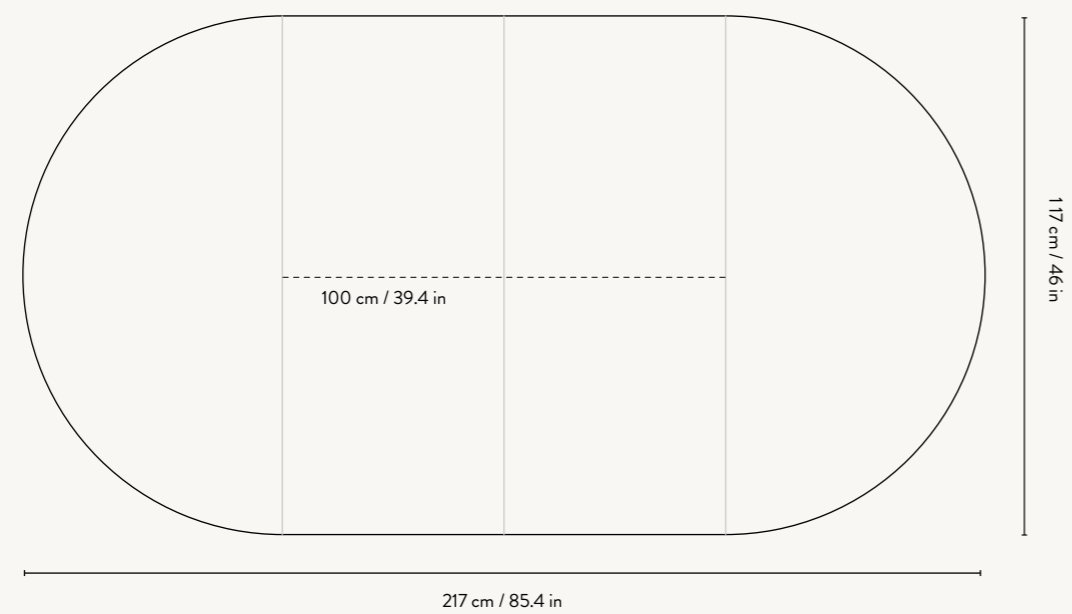

Recommended retail price
DKK 19,999
SEK 28,569
NOK 28,569
EUR 2,715
GBP 2,685
USD 3,759

1100452812
Black Oiled Oak

1101132813
Ice Blue

1102742851
White Oiled Oak

BEVEL BENCH

Size: H: 45 x W: 90 x D: 35 cm
H: 17.7 x W: 35.4 x D: 13.8 in
Material: FSC™-certified oiled solid oak
Care: Wipe with a damp cloth.
Do not leave the surface wet
Info: Registered design
Net. weight: 11 kg
Packsize: 1

Recommended retail price
DKK 4,499
SEK 6,425
NOK 6,425
EUR 609
GBP 605
USD 845

Bevel Table - Round Ø117

SIDE VIEW

FRONT VIEW

TOP VIEW

Bevel Table Extendable x 1

SIDE VIEW

FRONT VIEW

TOP VIEW

Bevel Table Extendable x 2

SIDE VIEW

FRONT VIEW

TOP VIEW

Bevel Bench

SIDE VIEW

FRONT VIEW

TOP VIEW

Bevel

SEATING OVERVIEW

Based upon Herman Chair and 60 cm seating space per person

BEVEL TABLE - ROUND Ø117
4 CHAIRS

BEVEL TABLE - EXTENDABLE X 1
6 CHAIRS

BEVEL TABLE - EXTENDABLE X 2
8 CHAIRS

Life is full of contrasts