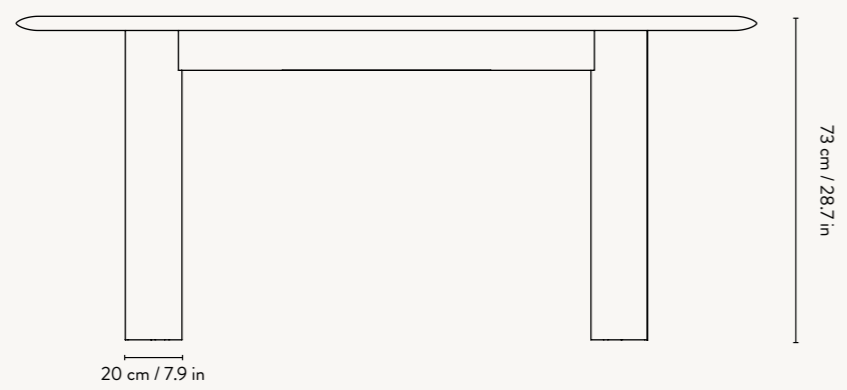

Recommended retail price
DKK 15,999
SEK 22,855
NOK 22,855
EUR 2,169
GBP 2,145
USD 3,005

1100412812
Black Oiled Oak

1102762851
White Oiled Oak

BEVEL TABLE EXTENDABLE X 2

Size: Ø: 117 x H: 73 cm
Ø: 46.1 x H: 28.7 in
Material: FSC™-certified oiled solid oak
Care: Wipe with a damp cloth.
Do not leave the surface wet
Info: Extendable with two extensions.
L: 117-217 cm / L: 46-85.4 in.
Extra leg provided for when used with two extensions.
Registered design
Net. weight: 73 kg
Packsize: 1

Recommended retail price
DKK 19,999
SEK 28,569
NOK 28,569
EUR 2,715
GBP 2,685
USD 3,759

1100452812
Black Oiled Oak

1101132813
Ice Blue

1102742851
White Oiled Oak

BEVEL BENCH

Size: H: 45 x W: 90 x D: 35 cm
H: 17.7 x W: 35.4 x D: 13.8 in
Material: FSC™-certified oiled solid oak
Care: Wipe with a damp cloth.
Do not leave the surface wet
Info: Registered design
Net. weight: 11 kg
Packsize: 1

Recommended retail price
DKK 4,499
SEK 6,425
NOK 6,425
EUR 609
GBP 605
USD 845

Bevel Table - Round Ø117

SIDE VIEW

FRONT VIEW

TOP VIEW

Bevel Table Extendable x 1

SIDE VIEW

FRONT VIEW

TOP VIEW

Bevel Table Extendable x 2

SIDE VIEW

FRONT VIEW

TOP VIEW

Bevel Bench

SIDE VIEW

FRONT VIEW