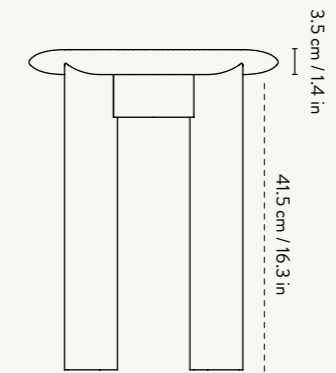

Recommended retail price
DKK 15,999
SEK 22,855
NOK 22,855
EUR 2,169
GBP 2,145
USD 3,005

1100412812
Black Oiled Oak

1102762851
White Oiled Oak

BEVEL TABLE EXTENDABLE X 2

Size: Ø: 117 x H: 73 cm
Ø: 46.1 x H: 28.7 in
Material: FSC™-certified oiled solid oak
Care: Wipe with a damp cloth.
Do not leave the surface wet
Info: Extendable with two extensions.
L: 117-217 cm / L: 46-85.4 in.
Extra leg provided for when used with two extensions.
Registered design
Net. weight: 73 kg
Packsize: 1

Recommended retail price
DKK 19,999
SEK 28,569
NOK 28,569
EUR 2,715
GBP 2,685
USD 3,759

1100452812
Black Oiled Oak

1101132813
Ice Blue

1102742851
White Oiled Oak

BEVEL BENCH

Size: H: 45 x W: 90 x D: 35 cm
H: 17.7 x W: 35.4 x D: 13.8 in
Material: FSC™-certified oiled solid oak
Care: Wipe with a damp cloth.
Do not leave the surface wet
Info: Registered design
Net. weight: 11 kg
Packsize: 1

TOP VIEW

Bevel Table Extendable x 2

SIDE VIEW

FRONT VIEW

TOP VIEW

Bevel Bench

SIDE VIEW

FRONT VIEW

TOP VIEW

Bevel

SEATING OVERVIEW

Based upon Herman Chair and 60 cm seating space per person

BEVEL TABLE - ROUND Ø117
4 CHAIRS

BEVEL TABLE - EXTENDABLE X 1
6 CHAIRS

BEVEL TABLE - EXTENDABLE X 2
8 CHAIRS

Life is full of contrasts