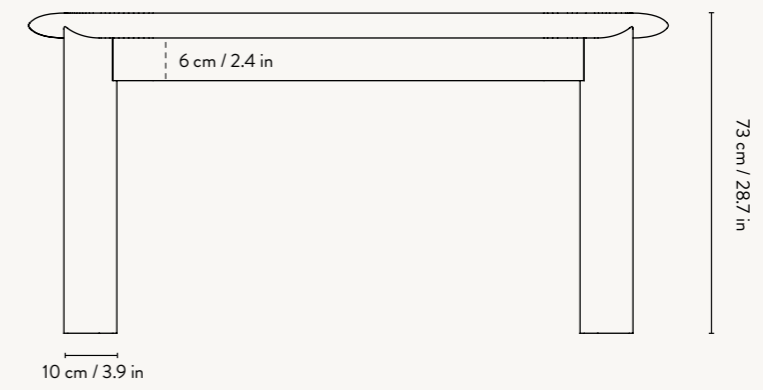

Recommended retail price
DKK 15,999
SEK 22,855
NOK 22,855
EUR 2,169
GBP 2,145
USD 3,005

1100412812
Black Oiled Oak

1102762851
White Oiled Oak

BEVEL TABLE EXTENDABLE X 2

Size: Ø: 117 x H: 73 cm
Ø: 46.1 x H: 28.7 in
Material: FSC™-certified oiled solid oak
Care: Wipe with a damp cloth.
Do not leave the surface wet
Info: Extendable with two extensions.
L: 117-217 cm / L: 46-85.4 in.
Extra leg provided for when used with two extensions.
Registered design
Net. weight: 73 kg
Packsize: 1

Recommended retail price
DKK 19,999
SEK 28,569
NOK 28,569
EUR 2,715
GBP 2,685
USD 3,759

1100452812
Black Oiled Oak

1101132813
Ice Blue

1102742851
White Oiled Oak

BEVEL BENCH

Size: H: 45 x W: 90 x D: 35 cm
H: 17.7 x W: 35.4 x D: 13.8 in
Material: FSC™-certified oiled solid oak
Care: Wipe with a damp cloth.
Do not leave the surface wet
Info: Registered design
Net. weight: 11 kg
Packsize: 1

TOP VIEW

Bevel Table Extendable x 2

SIDE VIEW

FRONT VIEW

TOP VIEW

Bevel Bench

SIDE VIEW

FRONT VIEW

TOP VIEW

Bevel

SEATING OVERVIEW

Based upon Herman Chair and 60 cm seating space per person

BEVEL TABLE - ROUND Ø117
4 CHAIRS

BEVEL TABLE - EXTENDABLE X 1
6 CHAIRS

BEVEL TABLE - EXTENDABLE X 2
8 CHAIRS

Life is full of contrasts