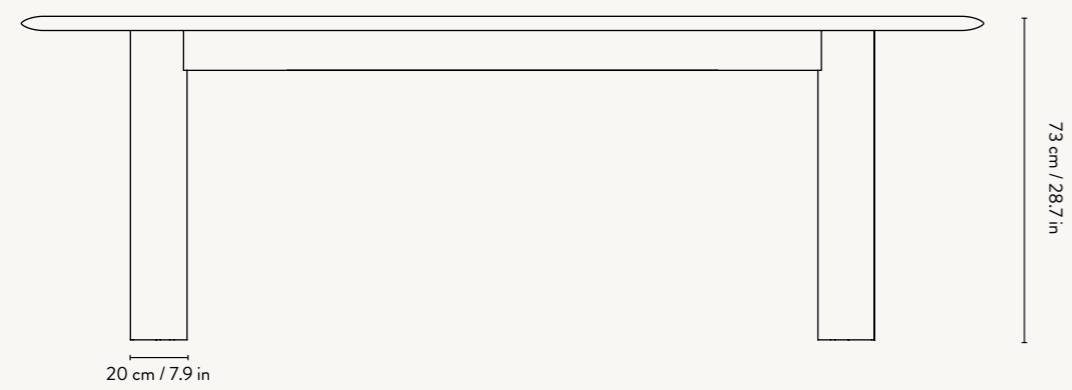

Recommended retail price
DKK 15,999
SEK 22,855
NOK 22,855
EUR 2,169
GBP 2,145
USD 3,005

1100412812
Black Oiled Oak

1102762851
White Oiled Oak

BEVEL TABLE EXTENDABLE X 2

Size: Ø: 117 x H: 73 cm
Ø: 46.1 x H: 28.7 in
Material: FSC™-certified oiled solid oak
Care: Wipe with a damp cloth.
Do not leave the surface wet
Info: Extendable with two extensions.
L: 117-217 cm / L: 46-85.4 in.
Extra leg provided for when used with two extensions.
Registered design
Net. weight: 73 kg
Packsize: 1

Recommended retail price
DKK 19,999
SEK 28,569
NOK 28,569
EUR 2,715
GBP 2,685
USD 3,759

1100452812
Black Oiled Oak

1101132813
Ice Blue

1102742851
White Oiled Oak

BEVEL BENCH

Size: H: 45 x W: 90 x D: 35 cm
H: 17.7 x W: 35.4 x D: 13.8 in
Material: FSC™-certified oiled solid oak
Care: Wipe with a damp cloth.
Do not leave the surface wet
Info: Registered design
Net. weight: 11 kg
Packsize: 1

TOP VIEW

Bevel Table Extendable x 2

SIDE VIEW

FRONT VIEW

TOP VIEW

Bevel Bench

SIDE VIEW

FRONT VIEW

TOP VIEW

Bevel

SEATING OVERVIEW

Based upon Herman Chair and 60 cm seating space per person

BEVEL TABLE - ROUND Ø117
4 CHAIRS

BEVEL TABLE - EXTENDABLE X 1
6 CHAIRS

BEVEL TABLE - EXTENDABLE X 2
8 CHAIRS

Life is full of contrasts