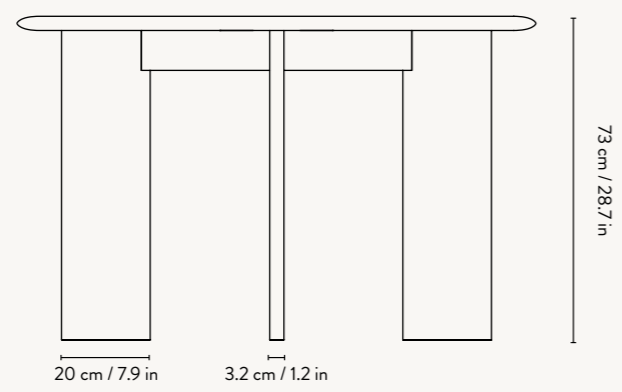

1102752851
White Oiled Oak

1100392812
Black Oiled Oak

BEVEL TABLE EXTENDABLE X 1

Size: Ø: 117 x H: 73 cm
Ø: 46.1 x H: 28.7 in
Material: FSC™-certified oiled solid oak
Care: Wipe with a damp cloth.
Do not leave the surface wet
Info: Extendable with one extension.
L: 117-167 cm / L: 46-65.7 in.
Registered design
Net. weight: 59 kg
Packsize: 1

Recommended retail price
DKK 15,999
SEK 22,855
NOK 22,855
EUR 2,169
GBP 2,145
USD 3,005

1100412812
Black Oiled Oak

1102762851
White Oiled Oak

BEVEL TABLE EXTENDABLE X 2

Size: Ø: 117 x H: 73 cm
Ø: 46.1 x H: 28.7 in
Material: FSC™-certified oiled solid oak
Care: Wipe with a damp cloth.
Do not leave the surface wet
Info: Extendable with two extensions.
L: 117-217 cm / L: 46-85.4 in.
Extra leg provided for when used with two extensions.
Registered design
Net. weight: 73 kg
Packsize: 1

Recommended retail price
DKK 19,999
SEK 28,569
NOK 28,569
EUR 2,715
GBP 2,685
USD 3,759

1100452812
Black Oiled Oak

1101132813
Ice Blue

1102742851
White Oiled Oak

BEVEL BENCH

Size: H: 45 x W: 90 x D: 35 cm
H: 17.7 x W: 35.4 x D: 13.8 in
Material: FSC™-certified oiled solid oak
Care: Wipe with a damp cloth.
Do not leave the surface wet
Info: Registered design
Net. weight: 11 kg
Packsize: 1

Recommended retail price
DKK 4,499
SEK 6,425
NOK 6,425
EUR 609
GBP 605
USD 845

Bevel Table - Round Ø117

SIDE VIEW

FRONT VIEW

TOP VIEW

Bevel Table Extendable x 1

SIDE VIEW

FRONT VIEW