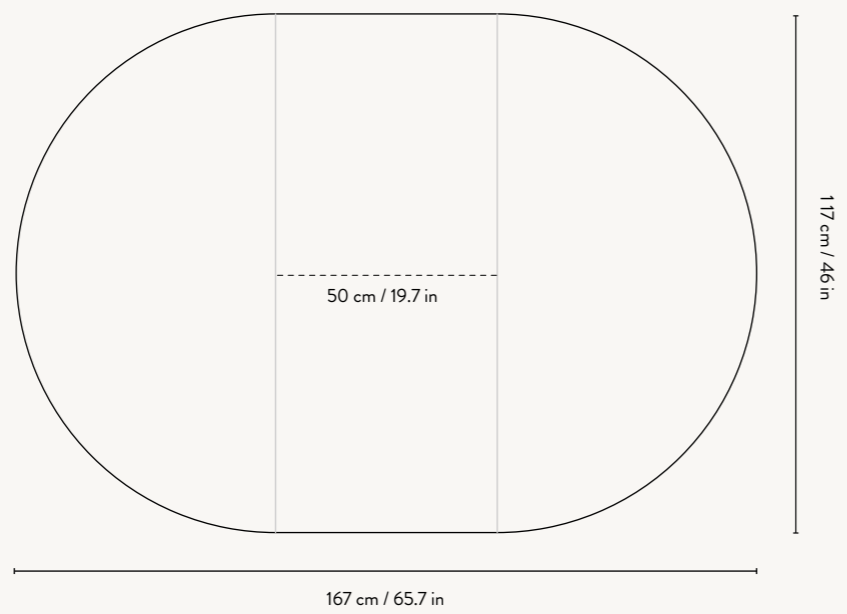

Recommended retail price
DKK 19,999
SEK 28,569
NOK 28,569
EUR 2,715
GBP 2,685
USD 3,759

1100452812
Black Oiled Oak

1101132813
Ice Blue

1102742851
White Oiled Oak

BEVEL BENCH

Size: H: 45 x W: 90 x D: 35 cm
H: 17.7 x W: 35.4 x D: 13.8 in
Material: FSC™-certified oiled solid oak
Care: Wipe with a damp cloth.
Do not leave the surface wet
Info: Registered design
Net. weight: 11 kg
Packsize: 1

Recommended retail price
DKK 4,499
SEK 6,425
NOK 6,425
EUR 609
GBP 605
USD 845

Bevel Table - Round Ø117

SIDE VIEW

FRONT VIEW

TOP VIEW

Bevel Table Extendable x 1

SIDE VIEW

FRONT VIEW

TOP VIEW

Bevel Table Extendable x 2

SIDE VIEW

FRONT VIEW

TOP VIEW

Bevel Bench

SIDE VIEW

FRONT VIEW

TOP VIEW

Bevel

SEATING OVERVIEW

Based upon Herman Chair and 60 cm seating space per person

BEVEL TABLE - ROUND Ø117
4 CHAIRS

BEVEL TABLE - EXTENDABLE X 1
6 CHAIRS

BEVEL TABLE - EXTENDABLE X 2
8 CHAIRS

Life is full of contrasts