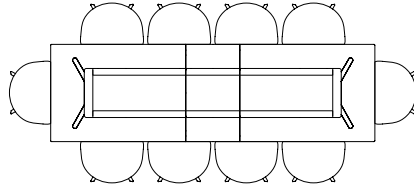

CPH DEUX 220 | Ø98 CM

CPH DEUX 210 | L75 X W75 CM

CPH DEUX 210 | L140 X W75 CM

CPH DEUX 210 | L200 X W75 CM

COPENHAGUE TABLE

The table drawing below is shown with About A Chair with arm (width 59 cm).

CPH10 | L160 X D80 CM

CPH30 EXTENDABLE TABLE

The table drawing below is shown with About A Chair with arm (width 59 cm).

L160 X W80 CM

L160 X W80 CM
INCL. 1 X TABLE LEAF | L210 CM

L160 X W80 CM
INCL. 2 X TABLE LEAVES | L260 CM

L160 X W80 CM
INCL. 3 X TABLE LEAVES | L310 CM

L200 X W90 CM

L200 X W90 CM
INCL. 1 X TABLE LEAF | L250 CM

L200 X W90 CM
INCL. 2 X TABLE LEAVES | L300 CM

L200 X W90 CM
INCL. 3 X TABLE LEAVES | L350 CM

L200 X W90 CM
INCL. 4 X TABLE LEAVES | L400 CM

CPH30 EXTENDABLE TABLE

The table drawing below is shown with About A Chair with arm (width 59 cm).

L250 X W90 CM

L250 X W90 CM
INCL. 1 X TABLE LEAVES | L300 CM

L250 X W90 CM
INCL. 2 X TABLE LEAVES | L350 CM