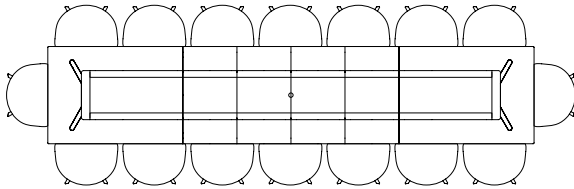

L160 X W80 CM
INCL. 3 X TABLE LEAVES | L310 CM

L200 X W90 CM

L200 X W90 CM
INCL. 1 X TABLE LEAF | L250 CM

L200 X W90 CM
INCL. 2 X TABLE LEAVES | L300 CM

L200 X W90 CM
INCL. 3 X TABLE LEAVES | L350 CM

L200 X W90 CM
INCL. 4 X TABLE LEAVES | L400 CM

CPH30 EXTENDABLE TABLE

The table drawing below is shown with About A Chair with arm (width 59 cm).

L250 X W90 CM

L250 X W90 CM
INCL. 1 X TABLE LEAVES | L300 CM

L250 X W90 CM
INCL. 2 X TABLE LEAVES | L350 CM

L250 X W90 CM
INCL. 3 X TABLE LEAVES | L400 CM

L250 X W90 CM
INCL. 4 X TABLE LEAVES | L450 CM

LOOP STAND TABLE

The table drawing below is shown with About A Chair with arm (width 59 cm).

LOOP STAND TABLE | L160 X W77,5 CM