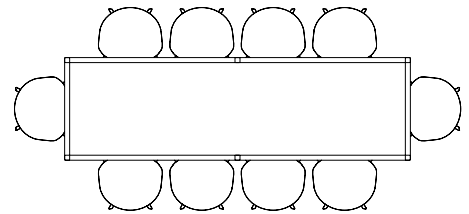

PYRAMID TABLE 02
L190 X W85 CM
BENCH 11 L140 & L85 CM

PYRAMID TABLE 02
L250 X W85 CM
BENCH 12 L250 CM

PYRAMID TABLE 02
L250 X W85 CM
BENCH 12 L200 CM

PYRAMID TABLE 02
L300 X W85 CM
BENCH 12 L250 & BENCH 11 L85 CM

T12 TABLE

The table drawing below is shown with About A Chair with arm (width 59 cm).

L160 X W80 CM

L200 X W95 CM

L250 X W95 CM

L320 X W95 CM

L200 X W120 CM

L250 X W120 CM

L320 X W120 CM

TERRAZZO TABLE

The table drawings below is shown with About A Chair with arm (width 59 cm)

L60 X W60 CM

Ø70 CM

TILT TOP TABLE

The table drawings below is shown with About A Chair with arm (width 59 cm)