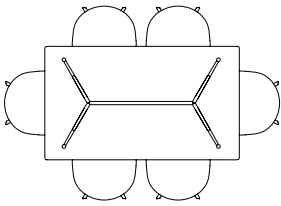

ABOUT A TABLE

The table drawing below is shown with About A Chair with arm (width 59 cm).

AAT15 | L80 X W80 CM

AAT10 | L160 X W80 CM

AAT10 | L180 X W90 CM

AAT10 | L220 X W90 CM

AAT10 | L280 X W90 CM

AAT10 | L180 X W105 CM

AAT10 | L220 X W105 CM

AAT10 | L280 X W105 CM

AAT20 | Ø80 CM

AAT20 | Ø100 CM

AAT20 | Ø110 CM

AAT20 | Ø128 CM

BALCONY TABLE

The table drawing below is shown with Balcony Chair (width 44,5 cm), Balcony Armchair (width 51,5 cm) and Balcony Bench (length 119,5 and 165,5 cm).

T12 TABLE

The table drawing below is shown with About A Chair with arm (width 59 cm).

L160 X W80 CM

L200 X W95 CM

L250 X W95 CM

L320 X W95 CM

L200 X W120 CM

L250 X W120 CM

TWO-COLOUR TABLE

The table drawing below is shown with About A Chair with arm (width 59 cm).

L160 X W82 CM

L200 X W90 CM

L240 X W90 CM

Ø105 CM

Ø120 CM