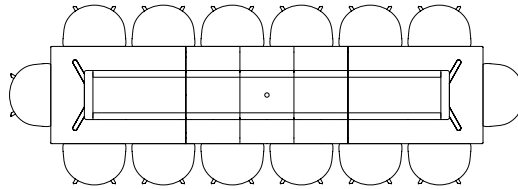

CPH30 EXTENDABLE TABLE

The table drawing below is shown with About A Chair with arm (width 59 cm).

L160 X W80 CM

L160 X W80 CM
INCL. 1 X TABLE LEAF | L210 CM

L160 X W80 CM
INCL. 2 X TABLE LEAVES | L260 CM

L160 X W80 CM
INCL. 3 X TABLE LEAVES | L310 CM

L200 X W90 CM

L200 X W90 CM
INCL. 1 X TABLE LEAF | L250 CM

L200 X W90 CM
INCL. 2 X TABLE LEAVES | L300 CM

L200 X W90 CM
INCL. 3 X TABLE LEAVES | L350 CM

L200 X W90 CM
INCL. 4 X TABLE LEAVES | L400 CM

CPH30 EXTENDABLE TABLE

The table drawing below is shown with About A Chair with arm (width 59 cm).

L250 X W90 CM

L250 X W90 CM
INCL. 1 X TABLE LEAVES | L300 CM

L250 X W90 CM
INCL. 2 X TABLE LEAVES | L350 CM

L250 X W90 CM
INCL. 3 X TABLE LEAVES | L400 CM

L250 X W90 CM
INCL. 4 X TABLE LEAVES | L450 CM

LOOP STAND TABLE

The table drawing below is shown with About A Chair with arm (width 59 cm).

LOOP STAND TABLE | L160 X W77,5 CM