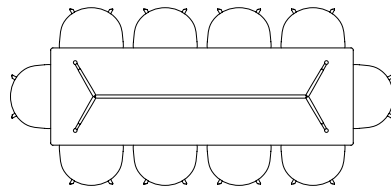

ABOUT A TABLE

The table drawing below is shown with About A Chair with arm (width 59 cm).

AAT15 | L80 X W80 CM

AAT10 | L160 X W80 CM

AAT10 | L180 X W90 CM

AAT10 | L220 X W90 CM

AAT10 | L280 X W90 CM

AAT10 | L180 X W105 CM

AAT10 | L220 X W105 CM

AAT10 | L280 X W105 CM

AAT20 | Ø80 CM

AAT20 | Ø100 CM

AAT20 | Ø110 CM

AAT20 | Ø128 CM

BALCONY TABLE

The table drawing below is shown with Balcony Chair (width 44,5 cm), Balcony Armchair (width 51,5 cm) and Balcony Bench (length 119,5 and 165,5 cm).

CPH DEUX 220 | Ø98 CM

CPH DEUX 210 | L75 X W75 CM

CPH DEUX 210 | L140 X W75 CM

CPH DEUX 210 | L200 X W75 CM

COPENHAGUE TABLE

The table drawing below is shown with About A Chair with arm (width 59 cm).

CPH10 | L160 X D80 CM

TWO-COLOUR TABLE

The table drawing below is shown with About A Chair with arm (width 59 cm).

L160 X W82 CM

L200 X W90 CM

L240 X W90 CM

Ø105 CM

Ø120 CM