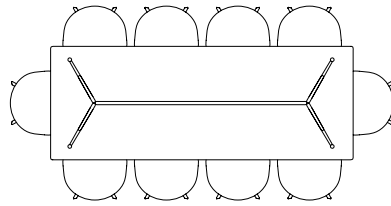

ABOUT A TABLE

The table drawing below is shown with About A Chair with arm (width 59 cm).

AAT15 | L80 X W80 CM

AAT10 | L160 X W80 CM

AAT10 | L180 X W90 CM

AAT10 | L220 X W90 CM

AAT10 | L280 X W90 CM

AAT10 | L180 X W105 CM

AAT10 | L220 X W105 CM

AAT10 | L280 X W105 CM

AAT20 | Ø80 CM

AAT20 | Ø100 CM

AAT20 | Ø110 CM

AAT20 | Ø128 CM

BALCONY TABLE

The table drawing below is shown with Balcony Chair (width 44,5 cm), Balcony Armchair (width 51,5 cm) and Balcony Bench (length 119,5 and 165,5 cm).

CPH DEUX 220 | Ø98 CM

CPH DEUX 210 | L75 X W75 CM

CPH DEUX 210 | L140 X W75 CM

CPH DEUX 210 | L200 X W75 CM

COPENHAGUE TABLE

The table drawing below is shown with About A Chair with arm (width 59 cm).

CPH10 | L160 X D80 CM

TWO-COLOUR TABLE

The table drawing below is shown with About A Chair with arm (width 59 cm).

L160 X W82 CM

L200 X W90 CM

L240 X W90 CM

Ø105 CM

Ø120 CM