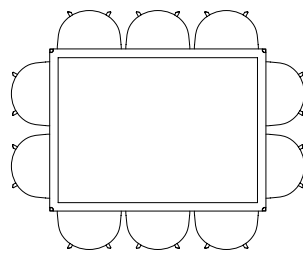

LOOP STAND TABLE | L180 X W87,5 CM

LOOP STAND TABLE | L200 X W92,5 CM

LOOP STAND TABLE | L250 X W92,5 CM

LOOP STAND ROUND | Ø105 CM

LOOP STAND ROUND | Ø120 CM

NEU TABLE

The table drawings below is shown with About A Chair with arm (width 59 cm)

L60 X W60 CM

Ø70 CM

NEW ORDER TABLE

The table drawing below is shown with About A Chair with arm (width 59 cm).

L150 X W75 CM

L100 X W100 CM

L150 X W100 CM

L200 X W100 CM

L250 X W100 CM

L300 X W100 CM

L150 X W150 CM

L200 X W150 CM

NEW ORDER HIGH TABLE

The table drawing below is shown with Soft Edge Bar Stool (width 53,5 cm).

L150 X W75 CM

L150 X W100 CM

TWO-COLOUR TABLE

The table drawing below is shown with About A Chair with arm (width 59 cm).

L160 X W82 CM

L200 X W90 CM

L240 X W90 CM

Ø105 CM

Ø120 CM