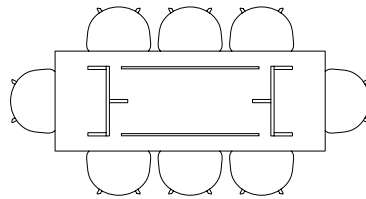

L160 X W80 CM
INCL. 3 X TABLE LEAVES | L310 CM

L200 X W90 CM

L200 X W90 CM
INCL. 1 X TABLE LEAF | L250 CM

L200 X W90 CM
INCL. 2 X TABLE LEAVES | L300 CM

L200 X W90 CM
INCL. 3 X TABLE LEAVES | L350 CM

L200 X W90 CM
INCL. 4 X TABLE LEAVES | L400 CM

CPH30 EXTENDABLE TABLE

The table drawing below is shown with About A Chair with arm (width 59 cm).

L250 X W90 CM

L250 X W90 CM
INCL. 1 X TABLE LEAVES | L300 CM

L250 X W90 CM
INCL. 2 X TABLE LEAVES | L350 CM

L250 X W90 CM
INCL. 3 X TABLE LEAVES | L400 CM

L250 X W90 CM
INCL. 4 X TABLE LEAVES | L450 CM

LOOP STAND TABLE

The table drawing below is shown with About A Chair with arm (width 59 cm).

LOOP STAND TABLE | L160 X W77,5 CM

LOOP STAND TABLE | L180 X W87,5 CM

LOOP STAND TABLE | L200 X W92,5 CM

LOOP STAND TABLE | L250 X W92,5 CM

LOOP STAND ROUND | Ø105 CM

LOOP STAND ROUND | Ø120 CM

NEU TABLE

The table drawings below is shown with About A Chair with arm (width 59 cm)