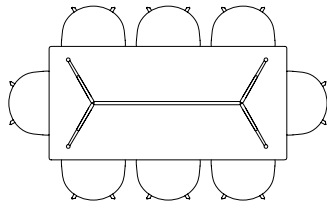

ABOUT A TABLE

The table drawing below is shown with About A Chair with arm (width 59 cm).

AAT15 | L80 X W80 CM

AAT10 | L160 X W80 CM

AAT10 | L180 X W90 CM

AAT10 | L220 X W90 CM

AAT10 | L280 X W90 CM

AAT10 | L180 X W105 CM

AAT10 | L220 X W105 CM

AAT10 | L280 X W105 CM

AAT20 | Ø80 CM

AAT20 | Ø100 CM

AAT20 | Ø110 CM

AAT20 | Ø128 CM

BALCONY TABLE

The table drawing below is shown with Balcony Chair (width 44,5 cm), Balcony Armchair (width 51,5 cm) and Balcony Bench (length 119,5 and 165,5 cm).

CPH DEUX 220 | Ø98 CM

CPH DEUX 210 | L75 X W75 CM

CPH DEUX 210 | L140 X W75 CM

CPH DEUX 210 | L200 X W75 CM

COPENHAGUE TABLE

The table drawing below is shown with About A Chair with arm (width 59 cm).

CPH10 | L160 X D80 CM

TWO-COLOUR TABLE

The table drawing below is shown with About A Chair with arm (width 59 cm).

L160 X W82 CM

L200 X W90 CM

L240 X W90 CM

Ø105 CM

Ø120 CM