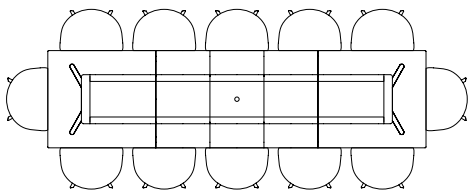

CPH DEUX 220 | Ø98 CM

CPH DEUX 210 | L75 X W75 CM

CPH DEUX 210 | L140 X W75 CM

CPH DEUX 210 | L200 X W75 CM

COPENHAGUE TABLE

The table drawing below is shown with About A Chair with arm (width 59 cm).

CPH10 | L160 X D80 CM

CPH30 EXTENDABLE TABLE

The table drawing below is shown with About A Chair with arm (width 59 cm).

L160 X W80 CM

L160 X W80 CM
INCL. 1 X TABLE LEAF | L210 CM

L160 X W80 CM
INCL. 2 X TABLE LEAVES | L260 CM

L160 X W80 CM
INCL. 3 X TABLE LEAVES | L310 CM

L200 X W90 CM

L200 X W90 CM
INCL. 1 X TABLE LEAF | L250 CM

L200 X W90 CM
INCL. 2 X TABLE LEAVES | L300 CM

L200 X W90 CM
INCL. 3 X TABLE LEAVES | L350 CM

L200 X W90 CM
INCL. 4 X TABLE LEAVES | L400 CM

CPH30 EXTENDABLE TABLE

The table drawing below is shown with About A Chair with arm (width 59 cm).

L250 X W90 CM

L250 X W90 CM
INCL. 1 X TABLE LEAVES | L300 CM

L250 X W90 CM
INCL. 2 X TABLE LEAVES | L350 CM