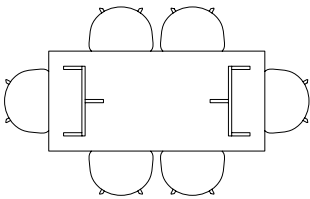

L160 X W80 CM
INCL. 3 X TABLE LEAVES | L310 CM

L200 X W90 CM

L200 X W90 CM
INCL. 1 X TABLE LEAF | L250 CM

L200 X W90 CM
INCL. 2 X TABLE LEAVES | L300 CM

L200 X W90 CM
INCL. 3 X TABLE LEAVES | L350 CM

L200 X W90 CM
INCL. 4 X TABLE LEAVES | L400 CM

CPH30 EXTENDABLE TABLE

The table drawing below is shown with About A Chair with arm (width 59 cm).

L250 X W90 CM

L250 X W90 CM
INCL. 1 X TABLE LEAVES | L300 CM

L250 X W90 CM
INCL. 2 X TABLE LEAVES | L350 CM

L250 X W90 CM
INCL. 3 X TABLE LEAVES | L400 CM

L250 X W90 CM
INCL. 4 X TABLE LEAVES | L450 CM

LOOP STAND TABLE

The table drawing below is shown with About A Chair with arm (width 59 cm).

LOOP STAND TABLE | L160 X W77,5 CM

LOOP STAND TABLE | L180 X W87,5 CM

LOOP STAND TABLE | L200 X W92,5 CM

LOOP STAND TABLE | L250 X W92,5 CM

LOOP STAND ROUND | Ø105 CM

LOOP STAND ROUND | Ø120 CM

NEU TABLE

The table drawings below is shown with About A Chair with arm (width 59 cm)