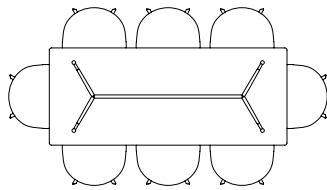

ABOUT A TABLE

The table drawing below is shown with About A Chair with arm (width 59 cm).

AAT15 | L80 X W80 CM

AAT10 | L160 X W80 CM

AAT10 | L180 X W90 CM

AAT10 | L220 X W90 CM

AAT10 | L280 X W90 CM

AAT10 | L180 X W105 CM

AAT10 | L220 X W105 CM

AAT10 | L280 X W105 CM

AAT20 | Ø80 CM

AAT20 | Ø100 CM

AAT20 | Ø110 CM

AAT20 | Ø128 CM

BALCONY TABLE

The table drawing below is shown with Balcony Chair (width 44,5 cm), Balcony Armchair (width 51,5 cm) and Balcony Bench (length 119,5 and 165,5 cm).

CPH DEUX 220 | Ø98 CM

CPH DEUX 210 | L75 X W75 CM

CPH DEUX 210 | L140 X W75 CM

CPH DEUX 210 | L200 X W75 CM

COPENHAGUE TABLE

The table drawing below is shown with About A Chair with arm (width 59 cm).

CPH10 | L160 X D80 CM

TWO-COLOUR TABLE

The table drawing below is shown with About A Chair with arm (width 59 cm).

L160 X W82 CM

L200 X W90 CM

L240 X W90 CM

Ø105 CM

Ø120 CM