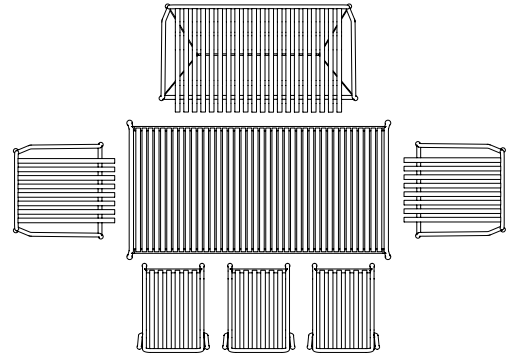

L250 X W100 CM

L300 X W100 CM

L150 X W150 CM

L200 X W150 CM

NEW ORDER HIGH TABLE

The table drawing below is shown with Soft Edge Bar Stool (width 53,5 cm).

L150 X W75 CM

L150 X W100 CM

L200 X W100 CM

L200 X W75 CM

PALISSADE

The table drawing below is shown with Palissade Chair (width 47 cm), Palissade Armchair (width 51 cm), Palissade Dining Armchair (width 63 cm), Palissade Dining Bench (width 128 cm) and Palissade Bench (width 120 cm).

L170 X W90 CM
2 X ARMCHAIR
1 X DINING BENCH

L170 X W90 CM
1 X BENCH
1 X DINING ARMCHAIR
3 X ARMCHAIR

L170 X W90 CM
1 X DINING BENCH
2 X DINING ARMCHAIR
3 X CHAIR

L82,5 X W90 CM
2 X CHAIR
2 X ARMCHAIR

L82,5 X W90 CM
2 X DINING ARMCHAIR
1 X CHAIR