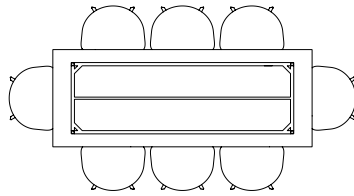

TWO-COLOUR TABLE

The table drawing below is shown with About A Chair with arm (width 59 cm).

L160 X W82 CM

L200 X W90 CM

L240 X W90 CM

Ø105 CM

Ø120 CM