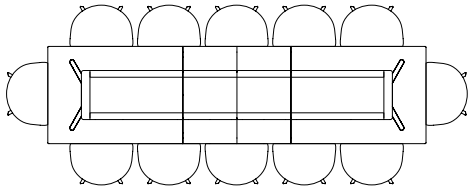

CPH30 EXTENDABLE TABLE

The table drawing below is shown with About A Chair with arm (width 59 cm).

L160 X W80 CM

L160 X W80 CM
INCL. 1 X TABLE LEAF | L210 CM

L160 X W80 CM
INCL. 2 X TABLE LEAVES | L260 CM

L160 X W80 CM
INCL. 3 X TABLE LEAVES | L310 CM

L200 X W90 CM

L200 X W90 CM
INCL. 1 X TABLE LEAF | L250 CM

L200 X W90 CM
INCL. 2 X TABLE LEAVES | L300 CM

L200 X W90 CM
INCL. 3 X TABLE LEAVES | L350 CM

L200 X W90 CM
INCL. 4 X TABLE LEAVES | L400 CM

CPH30 EXTENDABLE TABLE

The table drawing below is shown with About A Chair with arm (width 59 cm).

L250 X W90 CM

L250 X W90 CM
INCL. 1 X TABLE LEAVES | L300 CM

L250 X W90 CM
INCL. 2 X TABLE LEAVES | L350 CM

L250 X W90 CM
INCL. 3 X TABLE LEAVES | L400 CM

L250 X W90 CM
INCL. 4 X TABLE LEAVES | L450 CM

LOOP STAND TABLE

The table drawing below is shown with About A Chair with arm (width 59 cm).

LOOP STAND TABLE | L160 X W77,5 CM