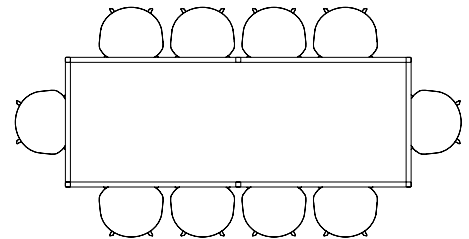

PYRAMID TABLE 02
L190 X W85 CM
BENCH 11 L140 & L85 CM

PYRAMID TABLE 02
L250 X W85 CM
BENCH 12 L250 CM

PYRAMID TABLE 02
L250 X W85 CM
BENCH 12 L200 CM

PYRAMID TABLE 02
L300 X W85 CM
BENCH 12 L250 & BENCH 11 L85 CM

T12 TABLE

The table drawing below is shown with About A Chair with arm (width 59 cm).

L160 X W80 CM

L200 X W95 CM

L250 X W95 CM

L320 X W95 CM

L200 X W120 CM

L250 X W120 CM

L320 X W120 CM

TERRAZZO TABLE

The table drawings below is shown with About A Chair with arm (width 59 cm)

L60 X W60 CM

Ø70 CM

TILT TOP TABLE

The table drawings below is shown with About A Chair with arm (width 59 cm)