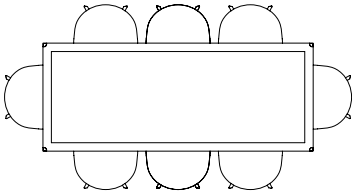

LOOP STAND TABLE | L180 X W87,5 CM

LOOP STAND TABLE | L200 X W92,5 CM

LOOP STAND TABLE | L250 X W92,5 CM

LOOP STAND ROUND | Ø105 CM

LOOP STAND ROUND | Ø120 CM

NEU TABLE

The table drawings below is shown with About A Chair with arm (width 59 cm)

L60 X W60 CM

Ø70 CM

NEW ORDER TABLE

The table drawing below is shown with About A Chair with arm (width 59 cm).

L150 X W75 CM

L100 X W100 CM

L150 X W100 CM

L200 X W100 CM

L250 X W100 CM

L300 X W100 CM

L150 X W150 CM

L200 X W150 CM

NEW ORDER HIGH TABLE

The table drawing below is shown with Soft Edge Bar Stool (width 53,5 cm).

L150 X W75 CM

L150 X W100 CM