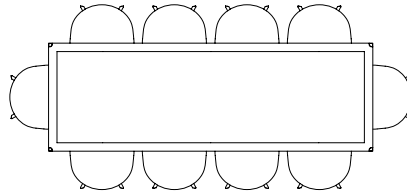

LOOP STAND TABLE | L180 X W87,5 CM

LOOP STAND TABLE | L200 X W92,5 CM

LOOP STAND TABLE | L250 X W92,5 CM

LOOP STAND ROUND | Ø105 CM

LOOP STAND ROUND | Ø120 CM

NEU TABLE

The table drawings below is shown with About A Chair with arm (width 59 cm)

L60 X W60 CM

Ø70 CM

NEW ORDER TABLE

The table drawing below is shown with About A Chair with arm (width 59 cm).

L150 X W75 CM

L100 X W100 CM

L150 X W100 CM

L200 X W100 CM

L250 X W100 CM

L300 X W100 CM

L150 X W150 CM

L200 X W150 CM

NEW ORDER HIGH TABLE

The table drawing below is shown with Soft Edge Bar Stool (width 53,5 cm).

L150 X W75 CM

L150 X W100 CM