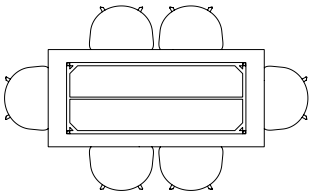

L200 X W90 CM