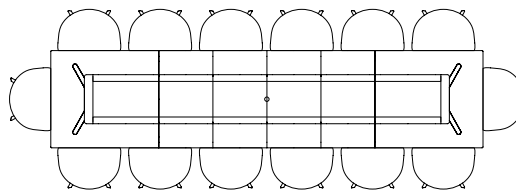

CPH DEUX 220 | Ø98 CM

CPH DEUX 210 | L75 X W75 CM

CPH DEUX 210 | L140 X W75 CM

CPH DEUX 210 | L200 X W75 CM

COPENHAGUE TABLE

The table drawing below is shown with About A Chair with arm (width 59 cm).

CPH10 | L160 X D80 CM

CPH30 EXTENDABLE TABLE

The table drawing below is shown with About A Chair with arm (width 59 cm).

L160 X W80 CM

L160 X W80 CM
INCL. 1 X TABLE LEAF | L210 CM

L160 X W80 CM
INCL. 2 X TABLE LEAVES | L260 CM

L160 X W80 CM
INCL. 3 X TABLE LEAVES | L310 CM

L200 X W90 CM

L200 X W90 CM
INCL. 1 X TABLE LEAF | L250 CM

L200 X W90 CM
INCL. 2 X TABLE LEAVES | L300 CM

L200 X W90 CM
INCL. 3 X TABLE LEAVES | L350 CM

L200 X W90 CM
INCL. 4 X TABLE LEAVES | L400 CM

CPH30 EXTENDABLE TABLE

The table drawing below is shown with About A Chair with arm (width 59 cm).

L250 X W90 CM

L250 X W90 CM
INCL. 1 X TABLE LEAVES | L300 CM

L250 X W90 CM
INCL. 2 X TABLE LEAVES | L350 CM