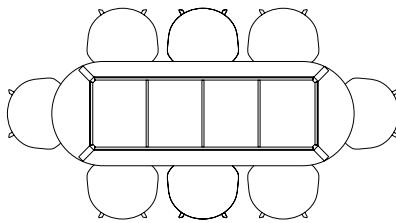

L320 X W120 CM

TERRAZZO TABLE

The table drawings below is shown with About A Chair with arm (width 59 cm)

L60 X W60 CM

Ø70 CM

TILT TOP TABLE

The table drawings below is shown with About A Chair with arm (width 59 cm)

Ø90 CM

TRIANGLE LEG TABLE

The table drawing below is shown with About A Chair with arm (width 59 cm).

Ø115 CM

L200 X W85 CM

L250 X W85 CM

L200 X W85 CM
BENCH L150 CM

L250 X W85 CM
BENCH L200 CM