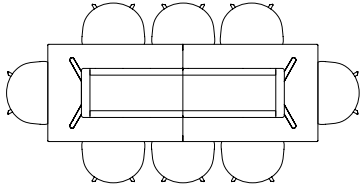

CPH DEUX 220 | Ø98 CM

CPH DEUX 210 | L75 X W75 CM

CPH DEUX 210 | L140 X W75 CM

CPH DEUX 210 | L200 X W75 CM

COPENHAGUE TABLE

The table drawing below is shown with About A Chair with arm (width 59 cm).

CPH10 | L160 X D80 CM

CPH30 EXTENDABLE TABLE

The table drawing below is shown with About A Chair with arm (width 59 cm).

L160 X W80 CM

L160 X W80 CM
INCL. 1 X TABLE LEAF | L210 CM

L160 X W80 CM
INCL. 2 X TABLE LEAVES | L260 CM

L160 X W80 CM
INCL. 3 X TABLE LEAVES | L310 CM

L200 X W90 CM

L200 X W90 CM
INCL. 1 X TABLE LEAF | L250 CM

L200 X W90 CM
INCL. 2 X TABLE LEAVES | L300 CM

L200 X W90 CM
INCL. 3 X TABLE LEAVES | L350 CM

L200 X W90 CM
INCL. 4 X TABLE LEAVES | L400 CM

CPH30 EXTENDABLE TABLE

The table drawing below is shown with About A Chair with arm (width 59 cm).

L250 X W90 CM

L250 X W90 CM
INCL. 1 X TABLE LEAVES | L300 CM

L250 X W90 CM
INCL. 2 X TABLE LEAVES | L350 CM