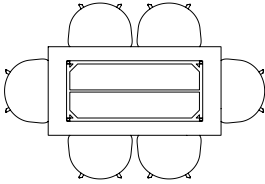

TWO-COLOUR TABLE

The table drawing below is shown with About A Chair with arm (width 59 cm).

L160 X W82 CM