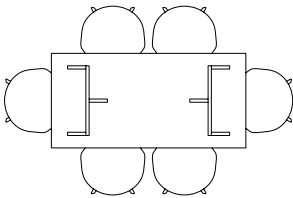

L160 X W80 CM
INCL. 3 X TABLE LEAVES | L310 CM

L200 X W90 CM

L200 X W90 CM
INCL. 1 X TABLE LEAF | L250 CM

L200 X W90 CM
INCL. 2 X TABLE LEAVES | L300 CM

L200 X W90 CM
INCL. 3 X TABLE LEAVES | L350 CM

L200 X W90 CM
INCL. 4 X TABLE LEAVES | L400 CM

CPH30 EXTENDABLE TABLE

The table drawing below is shown with About A Chair with arm (width 59 cm).

L250 X W90 CM

L250 X W90 CM
INCL. 1 X TABLE LEAVES | L300 CM

L250 X W90 CM
INCL. 2 X TABLE LEAVES | L350 CM

L250 X W90 CM
INCL. 3 X TABLE LEAVES | L400 CM

L250 X W90 CM
INCL. 4 X TABLE LEAVES | L450 CM

LOOP STAND TABLE

The table drawing below is shown with About A Chair with arm (width 59 cm).

LOOP STAND TABLE | L160 X W77,5 CM

LOOP STAND TABLE | L180 X W87,5 CM

LOOP STAND TABLE | L200 X W92,5 CM

LOOP STAND TABLE | L250 X W92,5 CM

LOOP STAND ROUND | Ø105 CM

LOOP STAND ROUND | Ø120 CM

NEU TABLE

The table drawings below is shown with About A Chair with arm (width 59 cm)