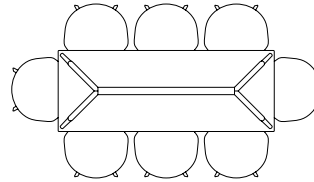

AAT10 | L220 X W105 CM

AAT10 | L280 X W105 CM

AAT20 | Ø80 CM

AAT20 | Ø100 CM

AAT20 | Ø110 CM

AAT20 | Ø128 CM

BALCONY TABLE

The table drawing below is shown with Balcony Chair (width 44,5 cm), Balcony Armchair (width 51,5 cm) and Balcony Bench (length 119,5 and 165,5 cm).

L75 X W76 CM
WITH BALCONY CHAIR

L75 X W76 CM
WITH BALCONY ARMCHAIR

L144 X W76 CM
WITH BALCONY BENCH L119,5 CM & CHAIR

L144 X W76 CM
WITH BALCONY BENCH L119,5 CM & ARMCHAIR

L190 X W87 CM
WITH BALCONY BENCH L165,5 CM & CHAIR

L190 X W87 CM
WITH BALCONY BENCH L165,5 CM & ARMCHAIR

L190 X W87 CM
WITH BALCONY BENCH L120 CM & CHAIR

COPENHAGUE DEUX TABLE

The table drawing below is shown with About A Chair with arm (width 59 cm).

CPH DEUX 220 | Ø75 CM

CPH DEUX 220 | Ø98 CM

CPH DEUX 210 | L75 X W75 CM

CPH DEUX 210 | L140 X W75 CM

CPH DEUX 210 | L200 X W75 CM

COPENHAGUE TABLE

The table drawing below is shown with About A Chair with arm (width 59 cm).

CPH10 | L160 X D80 CM