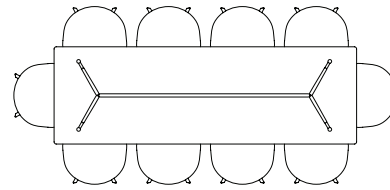

CPH30 EXTENDABLE / L160 X W80 CM

INCL. 1 X TABLE LEAF / L210 CM

INCL. 2 X TABLE LEAVES / L260 CM

INCL. 3 X TABLE LEAVES / L310 CM

CPH30 EXTENDABLE / L200 X W90 CM

INCL. 1 X TABLE LEAF / L250 CM

INCL. 2 X TABLE LEAVES / L300 CM

INCL. 3 X TABLE LEAVES / L350 CM

INCL. 4 X TABLE LEAVES / L400 CM

CPH30 EXTENDABLE / L250 X W90 CM

INCL. 1 X TABLE LEAVES / L300 CM

INCL. 2 X TABLE LEAVES / L350 CM

INCL. 3 X TABLE LEAVES / L400 CM

INCL. 4 X TABLE LEAVES / L450 CM

SEATING OVERVIEW / ABOUT A TABLE

The table drawing below is shown with About A Chair with arm (width 59 cm).

AAT15 / L80 X W80 CM

AAT10 / L160 X W80 CM

AAT10 / L180 X W90 CM

AAT10 / L220 X W90 CM

AAT10 / L280 X W90 CM

AAT10 / L180 X W105 CM

AAT10 / L220 X W105 CM

AAT10 / L280 X W105 CM

AAT20 / Ø80 CM

AAT20 / Ø100 CM

AAT20 / Ø110 CM

AAT20 / Ø128 CM

SEATING OVERVIEW / T12 TABLE