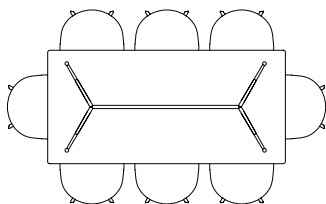

CPH30 EXTENDABLE / L160 X W80 CM

INCL. 1 X TABLE LEAF / L210 CM

INCL. 2 X TABLE LEAVES / L260 CM

INCL. 3 X TABLE LEAVES / L310 CM

CPH30 EXTENDABLE / L200 X W90 CM

INCL. 1 X TABLE LEAF / L250 CM

INCL. 2 X TABLE LEAVES / L300 CM

INCL. 3 X TABLE LEAVES / L350 CM

INCL. 4 X TABLE LEAVES / L400 CM

CPH30 EXTENDABLE / L250 X W90 CM

INCL. 1 X TABLE LEAVES / L300 CM

INCL. 2 X TABLE LEAVES / L350 CM

INCL. 3 X TABLE LEAVES / L400 CM

INCL. 4 X TABLE LEAVES / L450 CM

SEATING OVERVIEW / ABOUT A TABLE

The table drawing below is shown with About A Chair with arm (width 59 cm).

AAT15 / L80 X W80 CM

AAT10 / L160 X W80 CM

AAT10 / L180 X W90 CM

AAT10 / L220 X W90 CM

AAT10 / L280 X W90 CM

AAT10 / L180 X W105 CM

AAT10 / L220 X W105 CM

AAT10 / L280 X W105 CM

AAT20 / Ø80 CM

AAT20 / Ø100 CM

AAT20 / Ø110 CM

AAT20 / Ø128 CM

SEATING OVERVIEW / T12 TABLE