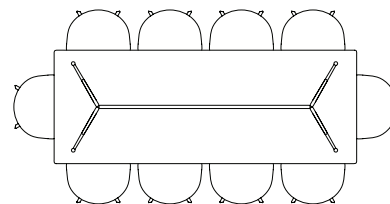

CPH30 EXTENDABLE / L160 X W80 CM

INCL. 1 X TABLE LEAF / L210 CM

INCL. 2 X TABLE LEAVES / L260 CM

INCL. 3 X TABLE LEAVES / L310 CM

CPH30 EXTENDABLE / L200 X W90 CM

INCL. 1 X TABLE LEAF / L250 CM

INCL. 2 X TABLE LEAVES / L300 CM

INCL. 3 X TABLE LEAVES / L350 CM

INCL. 4 X TABLE LEAVES / L400 CM

CPH30 EXTENDABLE / L250 X W90 CM

INCL. 1 X TABLE LEAVES / L300 CM

INCL. 2 X TABLE LEAVES / L350 CM

INCL. 3 X TABLE LEAVES / L400 CM

INCL. 4 X TABLE LEAVES / L450 CM

SEATING OVERVIEW / ABOUT A TABLE

The table drawing below is shown with About A Chair with arm (width 59 cm).

AAT15 / L80 X W80 CM

AAT10 / L160 X W80 CM

AAT10 / L180 X W90 CM

AAT10 / L220 X W90 CM

AAT10 / L280 X W90 CM

AAT10 / L180 X W105 CM

AAT10 / L220 X W105 CM

AAT10 / L280 X W105 CM

AAT20 / Ø80 CM

AAT20 / Ø100 CM

AAT20 / Ø110 CM

AAT20 / Ø128 CM

SEATING OVERVIEW / T12 TABLE