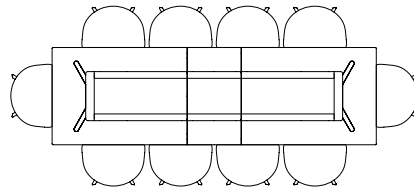

CPH30 EXTENDABLE / L160 X W80 CM

INCL. 1 X TABLE LEAF / L210 CM

INCL. 2 X TABLE LEAVES / L260 CM

INCL. 3 X TABLE LEAVES / L310 CM

CPH30 EXTENDABLE / L200 X W90 CM

INCL. 1 X TABLE LEAF / L250 CM

INCL. 2 X TABLE LEAVES / L300 CM

INCL. 3 X TABLE LEAVES / L350 CM

INCL. 4 X TABLE LEAVES / L400 CM

CPH30 EXTENDABLE / L250 X W90 CM

INCL. 1 X TABLE LEAVES / L300 CM

INCL. 2 X TABLE LEAVES / L350 CM

INCL. 3 X TABLE LEAVES / L400 CM

INCL. 4 X TABLE LEAVES / L450 CM

SEATING OVERVIEW / ABOUT A TABLE

The table drawing below is shown with About A Chair with arm (width 59 cm).

AAT15 / L80 X W80 CM

AAT10 / L160 X W80 CM

AAT10 / L180 X W90 CM

AAT10 / L220 X W90 CM

AAT10 / L280 X W90 CM

AAT10 / L180 X W105 CM

AAT10 / L220 X W105 CM

AAT10 / L280 X W105 CM

AAT20 / Ø80 CM

AAT20 / Ø100 CM

AAT20 / Ø110 CM

AAT20 / Ø128 CM

SEATING OVERVIEW / T12 TABLE