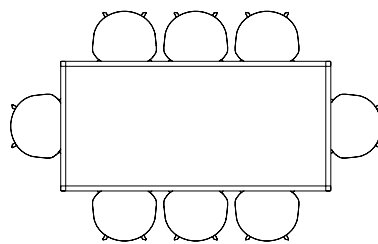

SEATING OVERVIEW / ABOUT A TABLE

The table drawing below is shown with About A Chair with arm (width 59 cm).

AAT15 / L80 X W80 CM

AAT10 / L160 X W80 CM

AAT10 / L180 X W90 CM

AAT10 / L220 X W90 CM

AAT10 / L280 X W90 CM

AAT10 / L180 X W105 CM

AAT10 / L220 X W105 CM

AAT10 / L280 X W105 CM

AAT20 / Ø80 CM

AAT20 / Ø100 CM

AAT20 / Ø110 CM

AAT20 / Ø128 CM

SEATING OVERVIEW / T12 TABLE

The table drawing below is shown with About A Chair with arm (width 59 cm).

T12 / L160 X W80 CM

T12 / L200 X W95 CM

T12 / L250 X W95 CM

T12 / L320 X W95 CM

T12 / L400 X W95 CM

T12 / L200 X W120 CM

T12 / L250 X W120 CM

T12 / L320 X W120 CM

T12 / L400 X W120 CM

SEATING OVERVIEW / LOOP STAND TABLE

The table drawing below is shown with About A Chair with arm (width 59 cm).

LOOP STAND TABLE / L160 X W77,5 CM

LOOP STAND TABLE / L180 X W87,5 CM