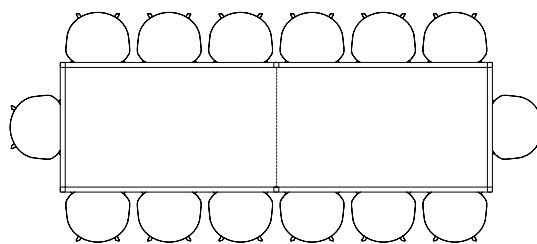

AAT10 / L180 X W105 CM

AAT10 / L220 X W105 CM

AAT10 / L280 X W105 CM

AAT20 / Ø80 CM

AAT20 / Ø100 CM

AAT20 / Ø110 CM

AAT20 / Ø128 CM

SEATING OVERVIEW / T12 TABLE

The table drawing below is shown with About A Chair with arm (width 59 cm).

T12 / L160 X W80 CM

T12 / L200 X W95 CM

T12 / L250 X W95 CM

T12 / L320 X W95 CM

T12 / L400 X W95 CM

T12 / L200 X W120 CM

T12 / L250 X W120 CM

T12 / L320 X W120 CM

T12 / L400 X W120 CM

SEATING OVERVIEW / LOOP STAND TABLE

The table drawing below is shown with About A Chair with arm (width 59 cm).

LOOP STAND TABLE / L160 X W77,5 CM

LOOP STAND TABLE / L180 X W87,5 CM

LOOP STAND TABLE / L200 X W92,5 CM

LOOP STAND TABLE / L250 X W92,5 CM

LOOP STAND ROUND / Ø105 CM

LOOP STAND ROUND / Ø120 CM

SEATING OVERVIEW / PYRAMID TABLE

The table drawing below is shown with About A Chair with arm (width 59 cm).