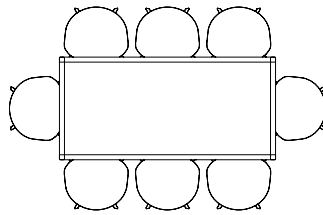

CPH DEUX 220 / Ø98 CM

CPH DEUX 210 / L75 X W75 CM

CPH DEUX 210 / L140 X W75 CM

CPH DEUX 210 / L200 X W75 CM

SEATING OVERVIEW / CPH30 EXTENDABLE TABLE

The table drawing below is shown with About A Chair with arm (width 59 cm).

SEATING OVERVIEW / ABOUT A TABLE

The table drawing below is shown with About A Chair with arm (width 59 cm).

AAT15 / L80 X W80 CM

AAT10 / L160 X W80 CM

AAT10 / L180 X W90 CM

AAT10 / L220 X W90 CM

AAT10 / L280 X W90 CM

AAT10 / L180 X W105 CM

AAT10 / L220 X W105 CM

AAT10 / L280 X W105 CM

AAT20 / Ø80 CM

AAT20 / Ø100 CM

AAT20 / Ø110 CM

AAT20 / Ø128 CM

SEATING OVERVIEW / T12 TABLE

The table drawing below is shown with About A Chair with arm (width 59 cm).

T12 / L160 X W80 CM

T12 / L200 X W95 CM

T12 / L250 X W95 CM

T12 / L320 X W95 CM

T12 / L400 X W95 CM

T12 / L200 X W120 CM

T12 / L250 X W120 CM