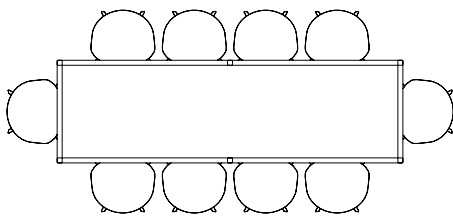

SEATING OVERVIEW / ABOUT A TABLE

The table drawing below is shown with About A Chair with arm (width 59 cm).

AAT15 / L80 X W80 CM

AAT10 / L160 X W80 CM

AAT10 / L180 X W90 CM

AAT10 / L220 X W90 CM

AAT10 / L280 X W90 CM

AAT10 / L180 X W105 CM

AAT10 / L220 X W105 CM

AAT10 / L280 X W105 CM

AAT20 / Ø80 CM

AAT20 / Ø100 CM

AAT20 / Ø110 CM

AAT20 / Ø128 CM

SEATING OVERVIEW / T12 TABLE

The table drawing below is shown with About A Chair with arm (width 59 cm).

T12 / L160 X W80 CM

T12 / L200 X W95 CM

T12 / L250 X W95 CM

T12 / L320 X W95 CM

T12 / L400 X W95 CM

T12 / L200 X W120 CM

T12 / L250 X W120 CM

T12 / L320 X W120 CM

T12 / L400 X W120 CM

SEATING OVERVIEW / LOOP STAND TABLE

The table drawing below is shown with About A Chair with arm (width 59 cm).

LOOP STAND TABLE / L160 X W77,5 CM

LOOP STAND TABLE / L180 X W87,5 CM