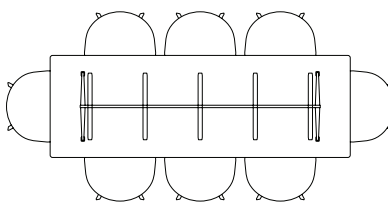

LOOP STAND TABLE / L200 X W92,5 CM

LOOP STAND TABLE / L250 X W92,5 CM

LOOP STAND ROUND / Ø105 CM

LOOP STAND ROUND / Ø120 CM

SEATING OVERVIEW / PYRAMID TABLE

The table drawing below is shown with About A Chair with arm (width 59 cm).

PYRAMID CAFÉ TABLE 21 / Ø70 CM

PYRAMID CAFÉ TABLE 21 / L70 X W70 CM

PYRAMID TABLE 01 / L140 X W65 CM

PYRAMID TABLE 21 / L140 X W75 CM

PYRAMID TABLE 21 / L200 X W75 CM

PYRAMID TABLE 02 / L190 X W85 CM

PYRAMID TABLE 02 / L250 X W85 CM

PYRAMID TABLE 02 / L300 X W85 CM

SEATING OVERVIEW / PYRAMID TABLE

The table drawing below is shown with Pyramid Benches of various lengths
(85 cm / 140 cm / 200 cm / 190 cm / 250 cm X 40 cm).

L140 X W65 CM WITH BENCH L140 & L85 CM

L140 X W75 CM WITH BENCH L140 & L85 CM

L200 X W75 CM WITH BENCH L200, L140 & L190 CM

L190 X W85 CM WITH BENCH L190, L140 & L85 CM

L250 X W85 CM WITH BENCH L250 & L200 CM

L300 X W85 CM WITH BENCH L250 & L85 CM