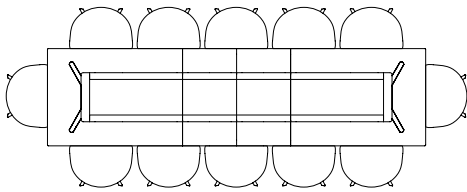

CPH30 EXTENDABLE / L160 X W80 CM

INCL. 1 X TABLE LEAF / L210 CM

INCL. 2 X TABLE LEAVES / L260 CM

INCL. 3 X TABLE LEAVES / L310 CM

CPH30 EXTENDABLE / L200 X W90 CM

INCL. 1 X TABLE LEAF / L250 CM

INCL. 2 X TABLE LEAVES / L300 CM

INCL. 3 X TABLE LEAVES / L350 CM

INCL. 4 X TABLE LEAVES / L400 CM

CPH30 EXTENDABLE / L250 X W90 CM

INCL. 1 X TABLE LEAVES / L300 CM

INCL. 2 X TABLE LEAVES / L350 CM

INCL. 3 X TABLE LEAVES / L400 CM

INCL. 4 X TABLE LEAVES / L450 CM

SEATING OVERVIEW / ABOUT A TABLE

The table drawing below is shown with About A Chair with arm (width 59 cm).

AAT15 / L80 X W80 CM

AAT10 / L160 X W80 CM

AAT10 / L180 X W90 CM

AAT10 / L220 X W90 CM

AAT10 / L280 X W90 CM

AAT10 / L180 X W105 CM

AAT10 / L220 X W105 CM

AAT10 / L280 X W105 CM

AAT20 / Ø80 CM

AAT20 / Ø100 CM

AAT20 / Ø110 CM

AAT20 / Ø128 CM

SEATING OVERVIEW / T12 TABLE