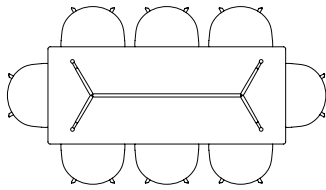

CPH30 EXTENDABLE / L160 X W80 CM

INCL. 1 X TABLE LEAF / L210 CM

INCL. 2 X TABLE LEAVES / L260 CM

INCL. 3 X TABLE LEAVES / L310 CM

CPH30 EXTENDABLE / L200 X W90 CM

INCL. 1 X TABLE LEAF / L250 CM

INCL. 2 X TABLE LEAVES / L300 CM

INCL. 3 X TABLE LEAVES / L350 CM

INCL. 4 X TABLE LEAVES / L400 CM

CPH30 EXTENDABLE / L250 X W90 CM

INCL. 1 X TABLE LEAVES / L300 CM

INCL. 2 X TABLE LEAVES / L350 CM

INCL. 3 X TABLE LEAVES / L400 CM

INCL. 4 X TABLE LEAVES / L450 CM

SEATING OVERVIEW / ABOUT A TABLE

The table drawing below is shown with About A Chair with arm (width 59 cm).

AAT15 / L80 X W80 CM

AAT10 / L160 X W80 CM

AAT10 / L180 X W90 CM

AAT10 / L220 X W90 CM

AAT10 / L280 X W90 CM

AAT10 / L180 X W105 CM

AAT10 / L220 X W105 CM

AAT10 / L280 X W105 CM

AAT20 / Ø80 CM

AAT20 / Ø100 CM

AAT20 / Ø110 CM

AAT20 / Ø128 CM

SEATING OVERVIEW / T12 TABLE