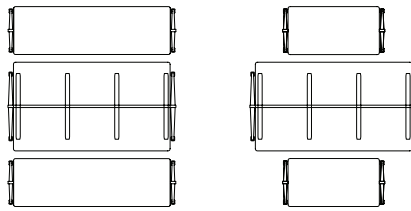

PYRAMID CAFÉ TABLE 21 / Ø70 CM

PYRAMID CAFÉ TABLE 21 / L70 X W70 CM

PYRAMID TABLE 01 / L140 X W65 CM

PYRAMID TABLE 21 / L140 X W75 CM

PYRAMID TABLE 21 / L200 X W75 CM

PYRAMID TABLE 02 / L190 X W85 CM

PYRAMID TABLE 02 / L250 X W85 CM

PYRAMID TABLE 02 / L300 X W85 CM

SEATING OVERVIEW / PYRAMID TABLE

The table drawing below is shown with Pyramid Benches of various lengths
(85 cm / 140 cm / 200 cm / 190 cm / 250 cm X 40 cm).

L140 X W65 CM WITH BENCH L140 & L85 CM

L140 X W75 CM WITH BENCH L140 & L85 CM

L200 X W75 CM WITH BENCH L200, L140 & L190 CM

L190 X W85 CM WITH BENCH L190, L140 & L85 CM

L250 X W85 CM WITH BENCH L250 & L200 CM

L300 X W85 CM WITH BENCH L250 & L85 CM