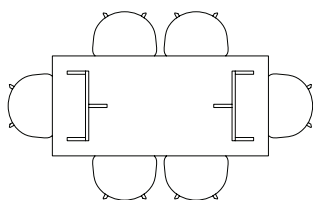

AAT10 / L180 X W105 CM

AAT10 / L220 X W105 CM

AAT10 / L280 X W105 CM

AAT20 / Ø80 CM

AAT20 / Ø100 CM

AAT20 / Ø110 CM

AAT20 / Ø128 CM

SEATING OVERVIEW / T12 TABLE

T12 / L320 X W120 CM

T12 / L400 X W120 CM

SEATING OVERVIEW / LOOP STAND TABLE

The table drawing below is shown with About A Chair with arm (width 59 cm).

LOOP STAND TABLE / L160 X W77,5 CM

LOOP STAND TABLE / L180 X W87,5 CM

LOOP STAND TABLE / L200 X W92,5 CM

LOOP STAND TABLE / L250 X W92,5 CM

LOOP STAND ROUND / Ø105 CM

LOOP STAND ROUND / Ø120 CM

SEATING OVERVIEW / PYRAMID TABLE

The table drawing below is shown with About A Chair with arm (width 59 cm).