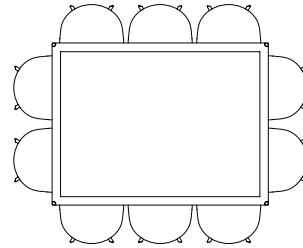

1 X TABLE L82,5 X W90 CM
2 X CHAIR
2 X ARM CHAIR

1 X TABLE L82,5 X W90 CM
2 X DINING ARMCHAIR
1 X CHAIR

SEATING OVERVIEW / NEW ORDER TABLE

The table drawing below is shown with About A Chair with arm (width 59 cm).

NEW ORDER TABLE / L100 X W100 CM

NEW ORDER TABLE / L150 X W75 CM

NEW ORDER TABLE / L150 X W100 CM

NEW ORDER TABLE / L150 X W150 CM

NEW ORDER TABLE / L200 X W100 CM

NEW ORDER TABLE / L200 X W150 CM

NEW ORDER TABLE / L250 X W100 CM

NEW ORDER TABLE / L300 X W100 CM