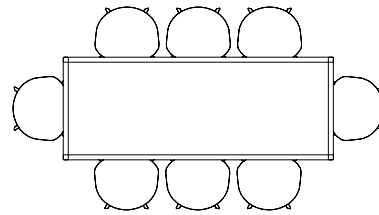

SEATING OVERVIEW / ABOUT A TABLE

The table drawing below is shown with About A Chair with arm (width 59 cm).

AAT15 / L80 X W80 CM

AAT10 / L160 X W80 CM

AAT10 / L180 X W90 CM

AAT10 / L220 X W90 CM

AAT10 / L280 X W90 CM

AAT10 / L180 X W105 CM

AAT10 / L220 X W105 CM

AAT10 / L280 X W105 CM

AAT20 / Ø80 CM

AAT20 / Ø100 CM

AAT20 / Ø110 CM

AAT20 / Ø128 CM

SEATING OVERVIEW / T12 TABLE

The table drawing below is shown with About A Chair with arm (width 59 cm).

T12 / L160 X W80 CM

T12 / L200 X W95 CM

T12 / L250 X W95 CM

T12 / L320 X W95 CM

T12 / L400 X W95 CM

T12 / L200 X W120 CM

T12 / L250 X W120 CM

T12 / L320 X W120 CM

T12 / L400 X W120 CM

SEATING OVERVIEW / LOOP STAND TABLE

The table drawing below is shown with About A Chair with arm (width 59 cm).

LOOP STAND TABLE / L160 X W77,5 CM

LOOP STAND TABLE / L180 X W87,5 CM