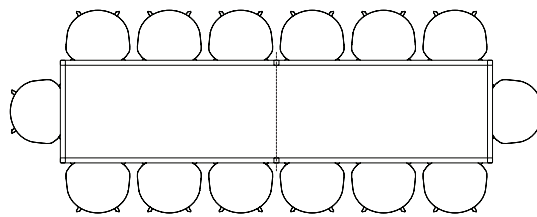

SEATING OVERVIEW / ABOUT A TABLE

The table drawing below is shown with About A Chair with arm (width 59 cm).

AAT15 / L80 X W80 CM

AAT10 / L160 X W80 CM

AAT10 / L180 X W90 CM

AAT10 / L220 X W90 CM

AAT10 / L280 X W90 CM

AAT10 / L180 X W105 CM

AAT10 / L220 X W105 CM

AAT10 / L280 X W105 CM

AAT20 / Ø80 CM

AAT20 / Ø100 CM

AAT20 / Ø110 CM

AAT20 / Ø128 CM

SEATING OVERVIEW / T12 TABLE

The table drawing below is shown with About A Chair with arm (width 59 cm).

T12 / L160 X W80 CM

T12 / L200 X W95 CM

T12 / L250 X W95 CM

T12 / L320 X W95 CM

T12 / L400 X W95 CM

T12 / L200 X W120 CM

T12 / L250 X W120 CM

T12 / L320 X W120 CM

T12 / L400 X W120 CM

SEATING OVERVIEW / LOOP STAND TABLE

The table drawing below is shown with About A Chair with arm (width 59 cm).

LOOP STAND TABLE / L160 X W77,5 CM

LOOP STAND TABLE / L180 X W87,5 CM