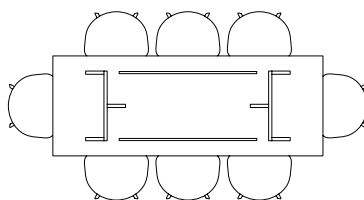

AAT10 / L180 X W105 CM

AAT10 / L220 X W105 CM

AAT10 / L280 X W105 CM

AAT20 / Ø80 CM

AAT20 / Ø100 CM

AAT20 / Ø110 CM

AAT20 / Ø128 CM

SEATING OVERVIEW / T12 TABLE

T12 / L320 X W120 CM

T12 / L400 X W120 CM

SEATING OVERVIEW / LOOP STAND TABLE

The table drawing below is shown with About A Chair with arm (width 59 cm).

LOOP STAND TABLE / L160 X W77,5 CM

LOOP STAND TABLE / L180 X W87,5 CM

LOOP STAND TABLE / L200 X W92,5 CM

LOOP STAND TABLE / L250 X W92,5 CM

LOOP STAND ROUND / Ø105 CM

LOOP STAND ROUND / Ø120 CM

SEATING OVERVIEW / PYRAMID TABLE

The table drawing below is shown with About A Chair with arm (width 59 cm).