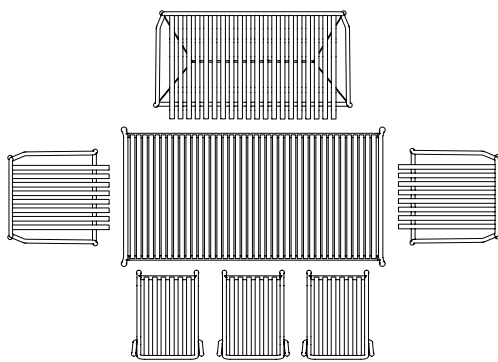

SEATING OVERVIEW / NEU TABLE

The table drawings below is shown with About A Chair with arm (width 59 cm)

NEU TABLE / L60 X W60 CM

NEU TABLE / Ø70 CM

SEATING OVERVIEW / TILT TOP TABLE

The table drawings below is shown with About A Chair with arm (width 59 cm)

TILT TOP TABLE / Ø90 CM

SEATING OVERVIEW / PALISSADE

2 X DINING ARMCHAIR
1 X TABLE L170 X W90 CM
1 X DINING BENCH

1 X TABLE L170 X W90 CM
1 X DINING BENCH
1 X DINING ARMCHAIR
3 X ARM CHAIR

1 X TABLE L170 X W90 CM
1 X DINING BENCH
2 X DINING ARMCHAIR
3 X CHAIR

1 X TABLE L82,5 X W90 CM
2 X CHAIR
2 X ARM CHAIR

1 X TABLE L82,5 X W90 CM
2 X DINING ARMCHAIR
1 X CHAIR

SEATING OVERVIEW / NEW ORDER TABLE

The table drawing below is shown with About A Chair with arm (width 59 cm).

NEW ORDER TABLE / L100 X W100 CM

NEW ORDER TABLE / L150 X W75 CM

NEW ORDER TABLE / L150 X W100 CM

NEW ORDER TABLE / L150 X W150 CM

NEW ORDER TABLE / L200 X W100 CM

NEW ORDER TABLE / L200 X W150 CM

NEW ORDER TABLE / L250 X W100 CM