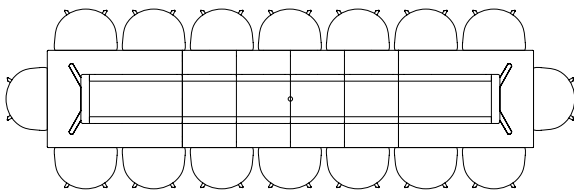

CPH30 EXTENDABLE / L160 X W80 CM

INCL. 1 X TABLE LEAF / L210 CM

INCL. 2 X TABLE LEAVES / L260 CM

INCL. 3 X TABLE LEAVES / L310 CM

CPH30 EXTENDABLE / L200 X W90 CM

INCL. 1 X TABLE LEAF / L250 CM

INCL. 2 X TABLE LEAVES / L300 CM

INCL. 3 X TABLE LEAVES / L350 CM

INCL. 4 X TABLE LEAVES / L400 CM

CPH30 EXTENDABLE / L250 X W90 CM

INCL. 1 X TABLE LEAVES / L300 CM

INCL. 2 X TABLE LEAVES / L350 CM

INCL. 3 X TABLE LEAVES / L400 CM

INCL. 4 X TABLE LEAVES / L450 CM

SEATING OVERVIEW / ABOUT A TABLE

The table drawing below is shown with About A Chair with arm (width 59 cm).

AAT15 / L80 X W80 CM

AAT10 / L160 X W80 CM

AAT10 / L180 X W90 CM

AAT10 / L220 X W90 CM

AAT10 / L280 X W90 CM

AAT10 / L180 X W105 CM

AAT10 / L220 X W105 CM

AAT10 / L280 X W105 CM

AAT20 / Ø80 CM

AAT20 / Ø100 CM

AAT20 / Ø110 CM

AAT20 / Ø128 CM

SEATING OVERVIEW / T12 TABLE