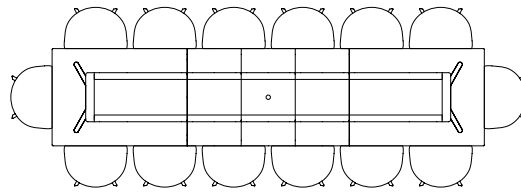

CPH30 EXTENDABLE / L160 X W80 CM

INCL. 1 X TABLE LEAF / L210 CM

INCL. 2 X TABLE LEAVES / L260 CM

INCL. 3 X TABLE LEAVES / L310 CM

CPH30 EXTENDABLE / L200 X W90 CM

INCL. 1 X TABLE LEAF / L250 CM

INCL. 2 X TABLE LEAVES / L300 CM

INCL. 3 X TABLE LEAVES / L350 CM

INCL. 4 X TABLE LEAVES / L400 CM

CPH30 EXTENDABLE / L250 X W90 CM

INCL. 1 X TABLE LEAVES / L300 CM

INCL. 2 X TABLE LEAVES / L350 CM

INCL. 3 X TABLE LEAVES / L400 CM

INCL. 4 X TABLE LEAVES / L450 CM

SEATING OVERVIEW / ABOUT A TABLE

The table drawing below is shown with About A Chair with arm (width 59 cm).

AAT15 / L80 X W80 CM

AAT10 / L160 X W80 CM

AAT10 / L180 X W90 CM

AAT10 / L220 X W90 CM

AAT10 / L280 X W90 CM

AAT10 / L180 X W105 CM

AAT10 / L220 X W105 CM

AAT10 / L280 X W105 CM

AAT20 / Ø80 CM

AAT20 / Ø100 CM

AAT20 / Ø110 CM

AAT20 / Ø128 CM

SEATING OVERVIEW / T12 TABLE