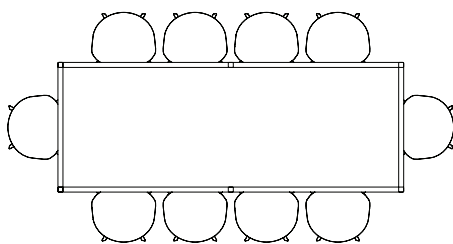

AAT10 / L180 X W105 CM

AAT10 / L220 X W105 CM

AAT10 / L280 X W105 CM

AAT20 / Ø80 CM

AAT20 / Ø100 CM

AAT20 / Ø110 CM

AAT20 / Ø128 CM

SEATING OVERVIEW / T12 TABLE

The table drawing below is shown with About A Chair with arm (width 59 cm).

T12 / L160 X W80 CM

T12 / L200 X W95 CM

T12 / L250 X W95 CM

T12 / L320 X W95 CM

T12 / L400 X W95 CM

T12 / L200 X W120 CM

T12 / L250 X W120 CM

T12 / L320 X W120 CM

T12 / L400 X W120 CM

SEATING OVERVIEW / LOOP STAND TABLE

The table drawing below is shown with About A Chair with arm (width 59 cm).

LOOP STAND TABLE / L160 X W77,5 CM

LOOP STAND TABLE / L180 X W87,5 CM

LOOP STAND TABLE / L200 X W92,5 CM

LOOP STAND TABLE / L250 X W92,5 CM

LOOP STAND ROUND / Ø105 CM

LOOP STAND ROUND / Ø120 CM

SEATING OVERVIEW / PYRAMID TABLE

The table drawing below is shown with About A Chair with arm (width 59 cm).